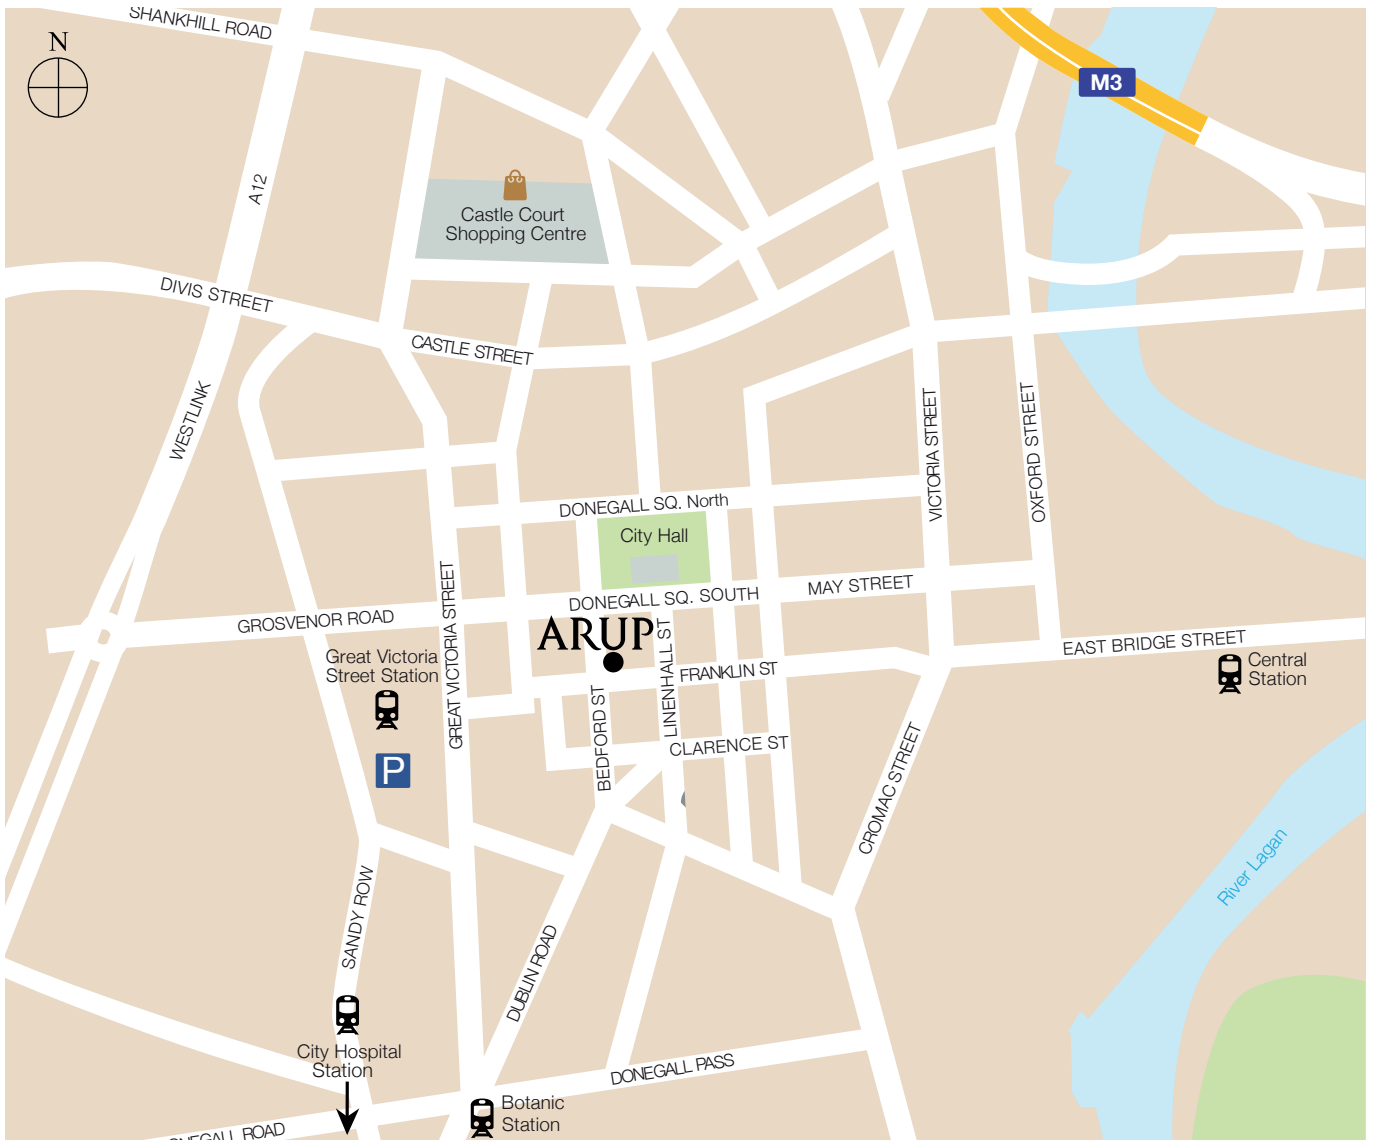

Welcome to Arup in Belfast

Address

Bedford House
3rd Floor
16-22 Bedford Street
Belfast
BT2 7FD

Tel +44 (0)28 9089 0900

How to get there

By air: Ten minute taxi journey from Belfast City Airport or 25 minute journey by express coach (Airbus) from Belfast International Airport to Great Victoria Street Station. Rental cars are available at both airports.

By rail: The office is a ten minute walk from Central Station or Great Victoria Street Station.

By car: Follow signs to the city centre. Short term off-street car parking is available at Bedford Street. Long term parking is in a multi storey car park at Great Victoria Street Station.